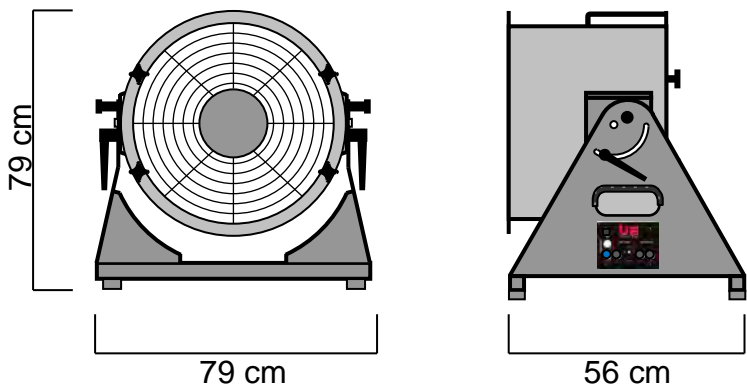

UE ST- Base 500 STD

Item Code : PFPFBA001222

The UE ST-Base 500 is very powerful and equipped with our traditional professional base that allow using on the ground, elevated foot, shoot tower or hang under a structure. It is also suitable for service companies and for fixed installations designed to operate inside and outside. ST-Power Base 500 STD include speed variation and is equipped with professional connectors and a resettable fuse.

NOMENCLATURE :

- 1 x UE ST- Base 500 STD
- 5 x Tightenig buttons for heads
- 1 x PowerCon cable 5m

TECHNICAL SPECIFICATIONS :

Size : Lg 56 x lg 79 x Hg 79 cm - Weight: 38 Kg

Electrical Characteristics :
230V – 50/60Hz – 1500W – 6.5A – IP 55

Comply with norm CE ERP 2015

CHARACTERISTICS :

- Sound 91 dB / 3m inside.
- Sound 81 dB / 3m outside.
- Standard base ground.
- Ajustment on 110° vertical.
- Can be hung under structure.
- Electronic speed variation integrated in the base.
- Base control + Head for manual Switch.

TECHNICAL SPECIFICATIONS :

Size : 35 x 65 x 51 cm

Weight : 7.6 Kg

Electrical Specifications :
230V – 50/60Hz – 20W – 0.1A – IP44

Capacity : 11,2 L

CARACTERISTIQUES :

La tête est équipée d'un variateur électrique pour la base. Livrée avec 2 roues à bulles : une roue avec des petits trous et une roue avec des grands trous.