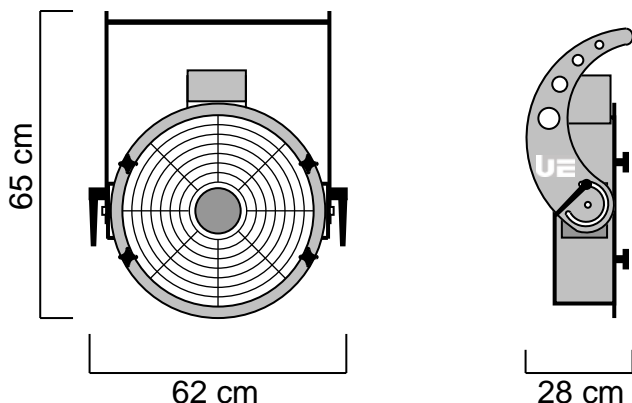

HEADS USABLES :

UE Head Foam 350	UE Head Jet-Bubbles 350
UE Head Snow 350	UE Head Striptease 350
UE Head Twin 350	UE Head Wind 350
UE Head Fragances 350	UE Head AirFlame 350

OPTIONAL ACCESSORIES :

- UE Ground Foot 350

Made of ALUMINUM and INOX, the UE K-Base 350 STD is built to last. Each element has been chosen for its quality and efficiency.

Universal Effects, La qualité et l'innovation Fabriqué en France