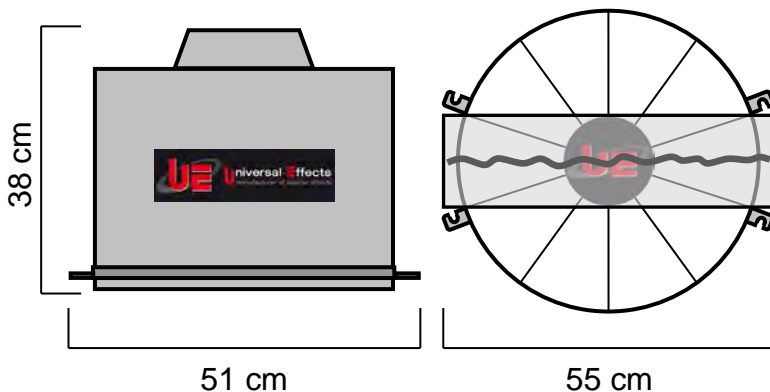

FEATURES :

Removable flame holder.
Delivered with a strapping for hanging Design Inflatable, Airships and Characters.
Possibilities of flame heights: from 4 to 6m.
Possibilities of fixtube heights from 6 to 12m.
Possibilities of figure heights of 5m.