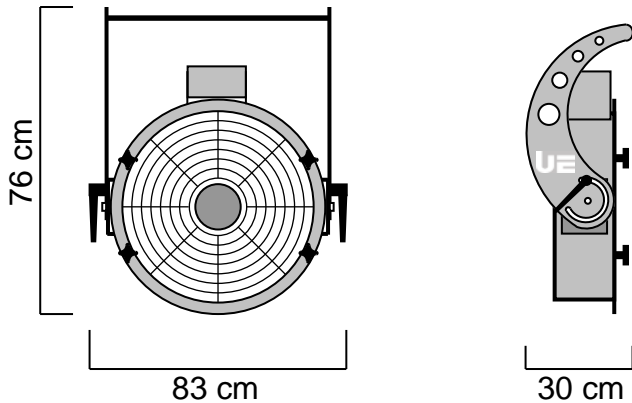

## UE K- Base 500 STD

Item Code : PFPFBA001221

The UE K-Base 500 STD is compact, economical and quiet. It is intended for small and medium fixed or mobile installations and visual performances with virtual flames and inflatable Designs. It allows individual or multiple use autonomously, disseminated within the lighting. The K-Power Base 500 STD incorporates a variation of speed and is equipped with professional connectors and a resettable fuse.

### TECHNICAL SPECIFICATIONS :

Size : 30 x 83 x 76 cm

Weight : 19.8 Kg

Electrical Specifications :  
230V – 50/60Hz – 355W – 1.5A – IP 44

Conforming to CE standards ERP 2015

### TECHNICAL SPECIFICATIONS :

Size : 38 x 55 x 51 cm  
Weight : 9 Kg