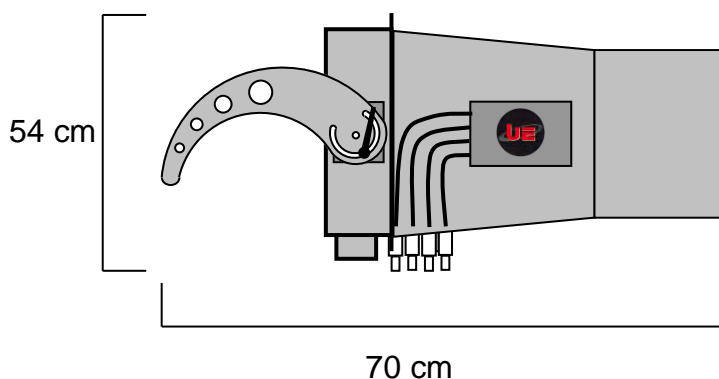

FEATURES :

Equipped with 4 nozzles for shooting Co2

NECESSARY ACCESSORIES:

- 4 x UE Connection System
- 4 x UE Connection Eco
- 4 x Pipes of the range UE HP-Pipe
- 1 x Cable of the range UE Detector Cable
- 1 x UE Interface Security Pack
- 1 x UE Detector of Co2

OPTIONAL ACCESSORIES :

- Cable of the range UE PowerCon Link
- UE Gas Splitter 1-2 Chamber

CONSUMABLES :

- Bottle of Co2

Universal Effects, La qualité et l'innovation Fabriqué en France