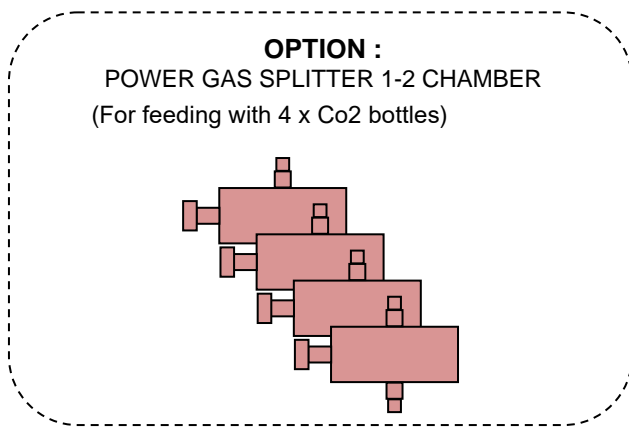

# TECHNICAL DIAGRAM – UE JET-CO2 MEGA STD

# TECHNICAL DIAGRAM – UE JET-CO2 MEGA STD/DMX

CO2 CRYOGENIC GAS JET

8 x GAS HP-PIPE

8 x CO2 bottles with dip tube  
(Bottle not included; Ask for our Partner Gas contract)

OR  
8 x CONNECTION ECO

Power supply  
220V – 50Hz