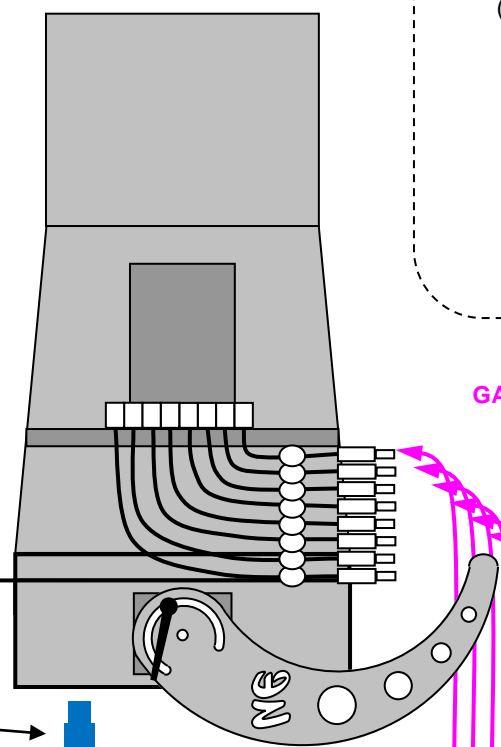

# TECHNICAL DIAGRAM – UE JET-CO2 MEGA STD

# TECHNICAL DIAGRAM – UE JET-CO2 MEGA STD/DMX

CO2 CRYOGENIC GAS JET

8 x GAS HP-PIPE

8 x CO2 bottles with dip tube  
(Bottle not included; Ask for our Partner Gas contract)

OR  
8 x CONNECTION ECO

Power supply  
220V – 50Hz