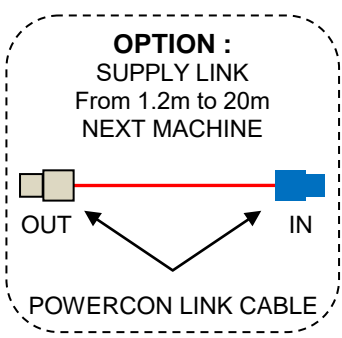

# TECHNICAL DIAGRAM – UE JET-CO2 MEGA STD

# TECHNICAL DIAGRAM – UE JET-CO2 MEGA STD/DMX

CO2 CRYOGENIC GAS JET

8 x GAS HP-PIPE

8 x CO2 bottles with dip tube  
(Bottle not included; Ask for our Partner Gas contract)

OR  
8 x CONNECTION ECO

Power supply  
220V – 50Hz