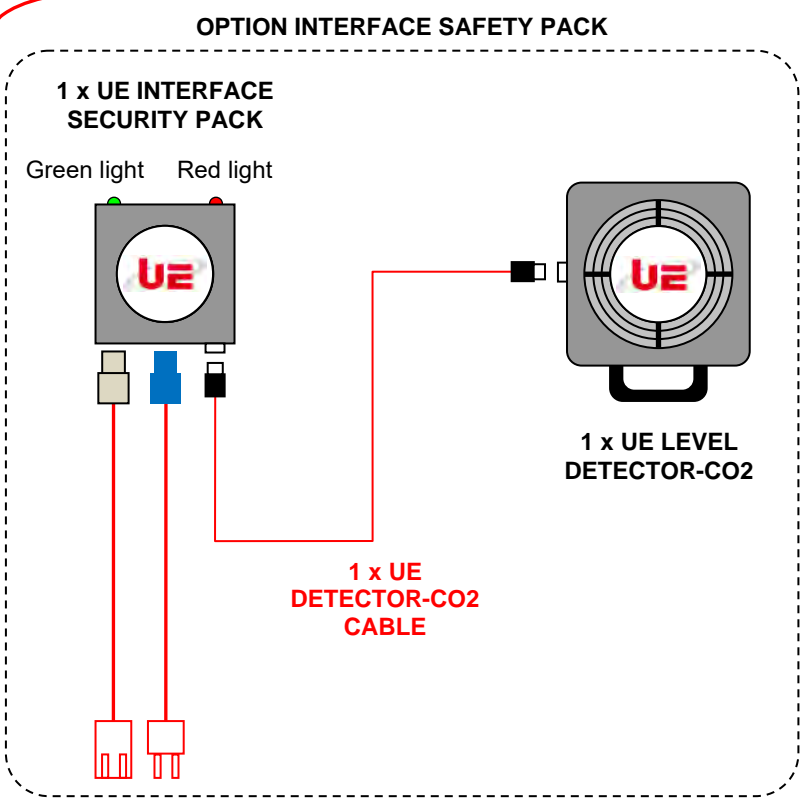

# TECHNICAL DIAGRAM – UE JET-CO2 MEGA STD

# TECHNICAL DIAGRAM – UE JET-CO2 MEGA STD/DMX

CO2 CRYOGENIC GAS JET

8 x GAS HP-PIPE

8 x CO2 bottles with dip tube  
(Bottle not included; Ask for our Partner Gas contract)

OR  
8 x CONNECTION ECO

Power supply  
220V – 50Hz