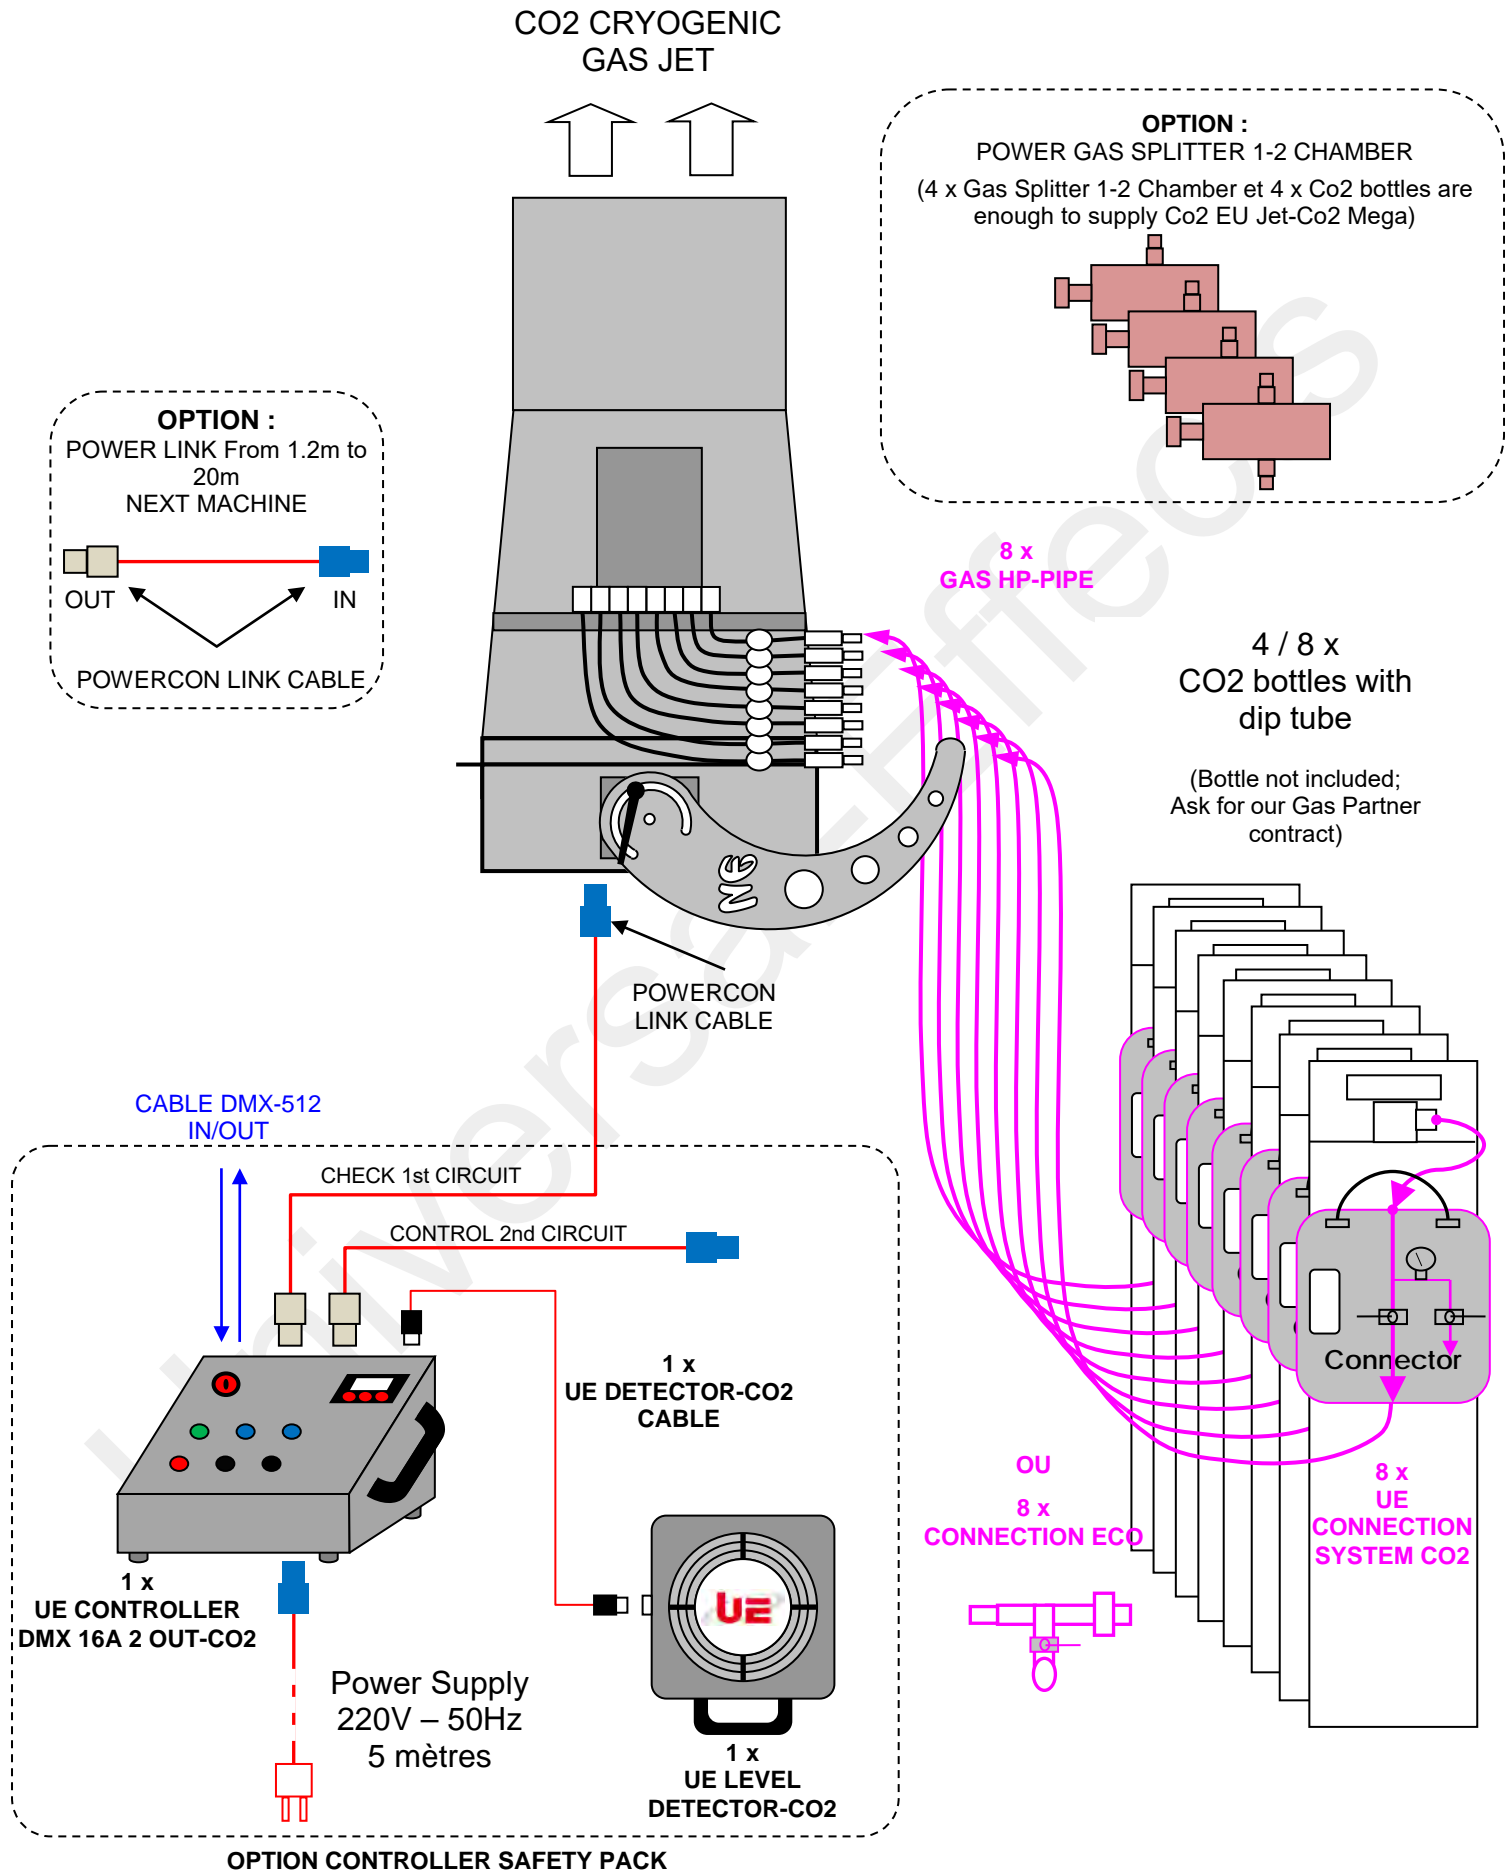

# TECHNICAL DIAGRAM – UE JET-CO2 MEGA STD

# TECHNICAL DIAGRAM – UE JET-CO2 MEGA STD/DMX

CO2 CRYOGENIC GAS JET

8 x GAS HP-PIPE

8 x CO2 bottles with dip tube  
(Bottle not included; Ask for our Partner Gas contract)

OR  
8 x CONNECTION ECO

Power supply  
220V – 50Hz