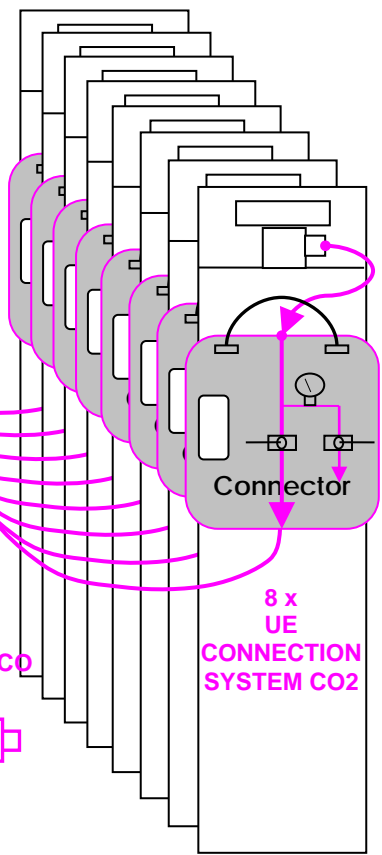

# TECHNICAL DIAGRAM – UE JET-CO2 MEGA STD

# TECHNICAL DIAGRAM – UE JET-CO2 MEGA STD/DMX

CO2 CRYOGENIC GAS JET

8 x GAS HP-PIPE

8 x CO2 bottles with dip tube  
(Bottle not included; Ask for our Partner Gas contract)

OR  
8 x CONNECTION ECO

Power supply  
220V – 50Hz