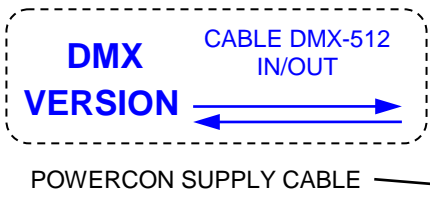

# TECHNICAL DIAGRAM – UE JET-CO2 MEGA STD

# TECHNICAL DIAGRAM – UE JET-CO2 MEGA STD/DMX

CO2 CRYOGENIC GAS JET

8 x GAS HP-PIPE

8 x CO2 bottles with dip tube  
(Bottle not included; Ask for our Partner Gas contract)

OR  
8 x CONNECTION ECO

Power supply  
220V – 50Hz