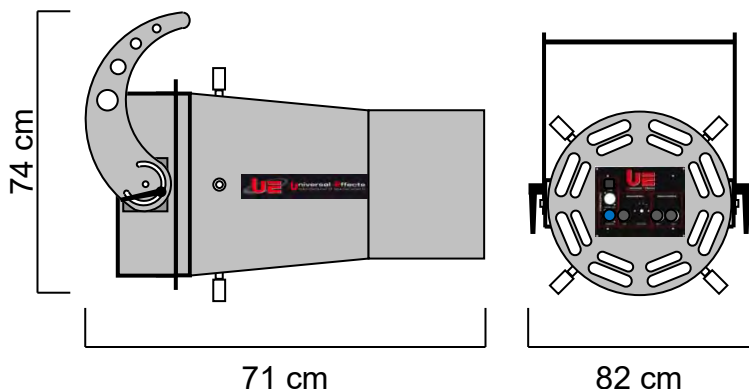

NECESSARY ACCESSORIES:

- UE HP-Pipe (length choice)
- UE Connection Co2

OPTIONAL ACCESSORIES :

- Cable of the range UE PowerCon Link.
- UE Gas Splitter 1-2 Chamber
- UE Detector of Co2
- UE Detector Cable
- UE Interface Security Pack

CONSUMABLES :

Co2 bottle with dip tube for liquid phase.
Ask us for a list of our gas supplier partners.

Universal Effects, La qualité et l'innovation Fabriqué en France

Universal Effects est une Marque fabriquée et distribuée par la société Premium Factory SAS
1 Route Neuve, 71710 MONTCENIS - FRANCE | Email info@premiumfactory.eu | www.premiumfactory.eu
Société Anonyme Simplifiée au capital de 1 000 € | Siret 840 703 797 00018 | VAT Nr: FR47840703797