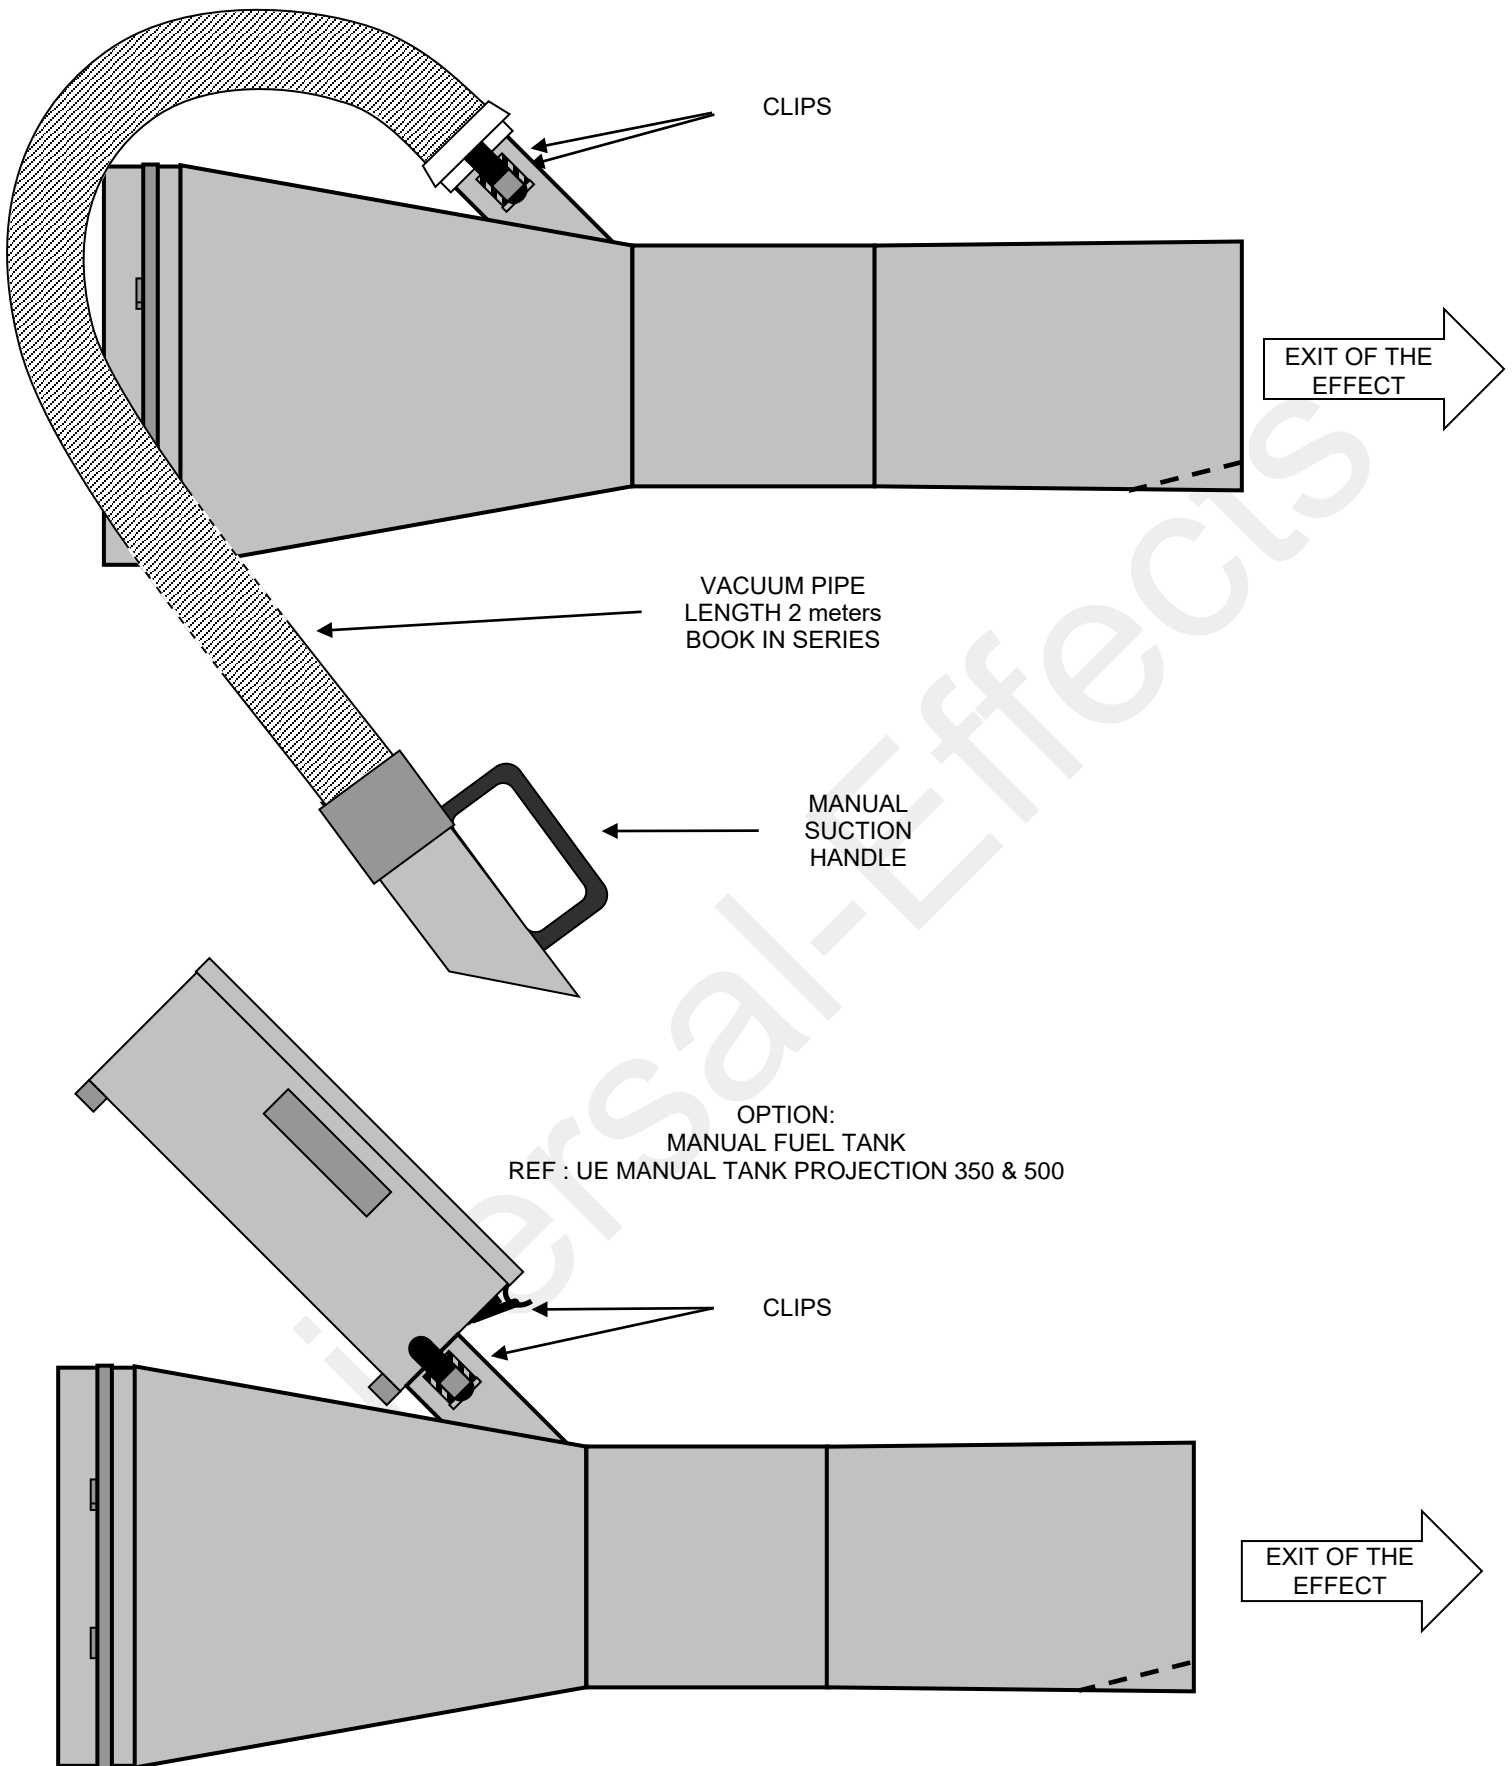

TECHNICAL DIAGRAM – UE HEAD PROJECTION

STAINLESS SCREWS & HARDWARE - ALUMINUM BODY