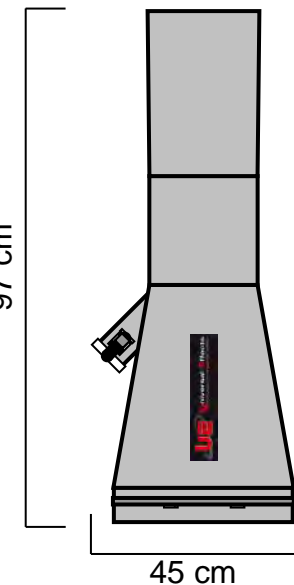

## UE Head Projection 350

Item Code : PFFPJ001119

The UE Head Projection is simple and powerful and guarantees you reliability.  
The confetti is sucked by the venturi effect and propelled over a distance of 10 to 15m, depending on the model used.  
It will allow you to continuously project a large number of products such as stage confetti, snow paper, flower petals, popcorn, foam balls, etc.  
As an option, it is advisable to use our manual feed tank or our suction pipe.

### NOMENCLATURE :

- 1 x UE Head Projection 350

### TECHNICAL SPECIFICATIONS :

Size : 97 x 37 x 45 cm  
Weight : 5.4 Kg