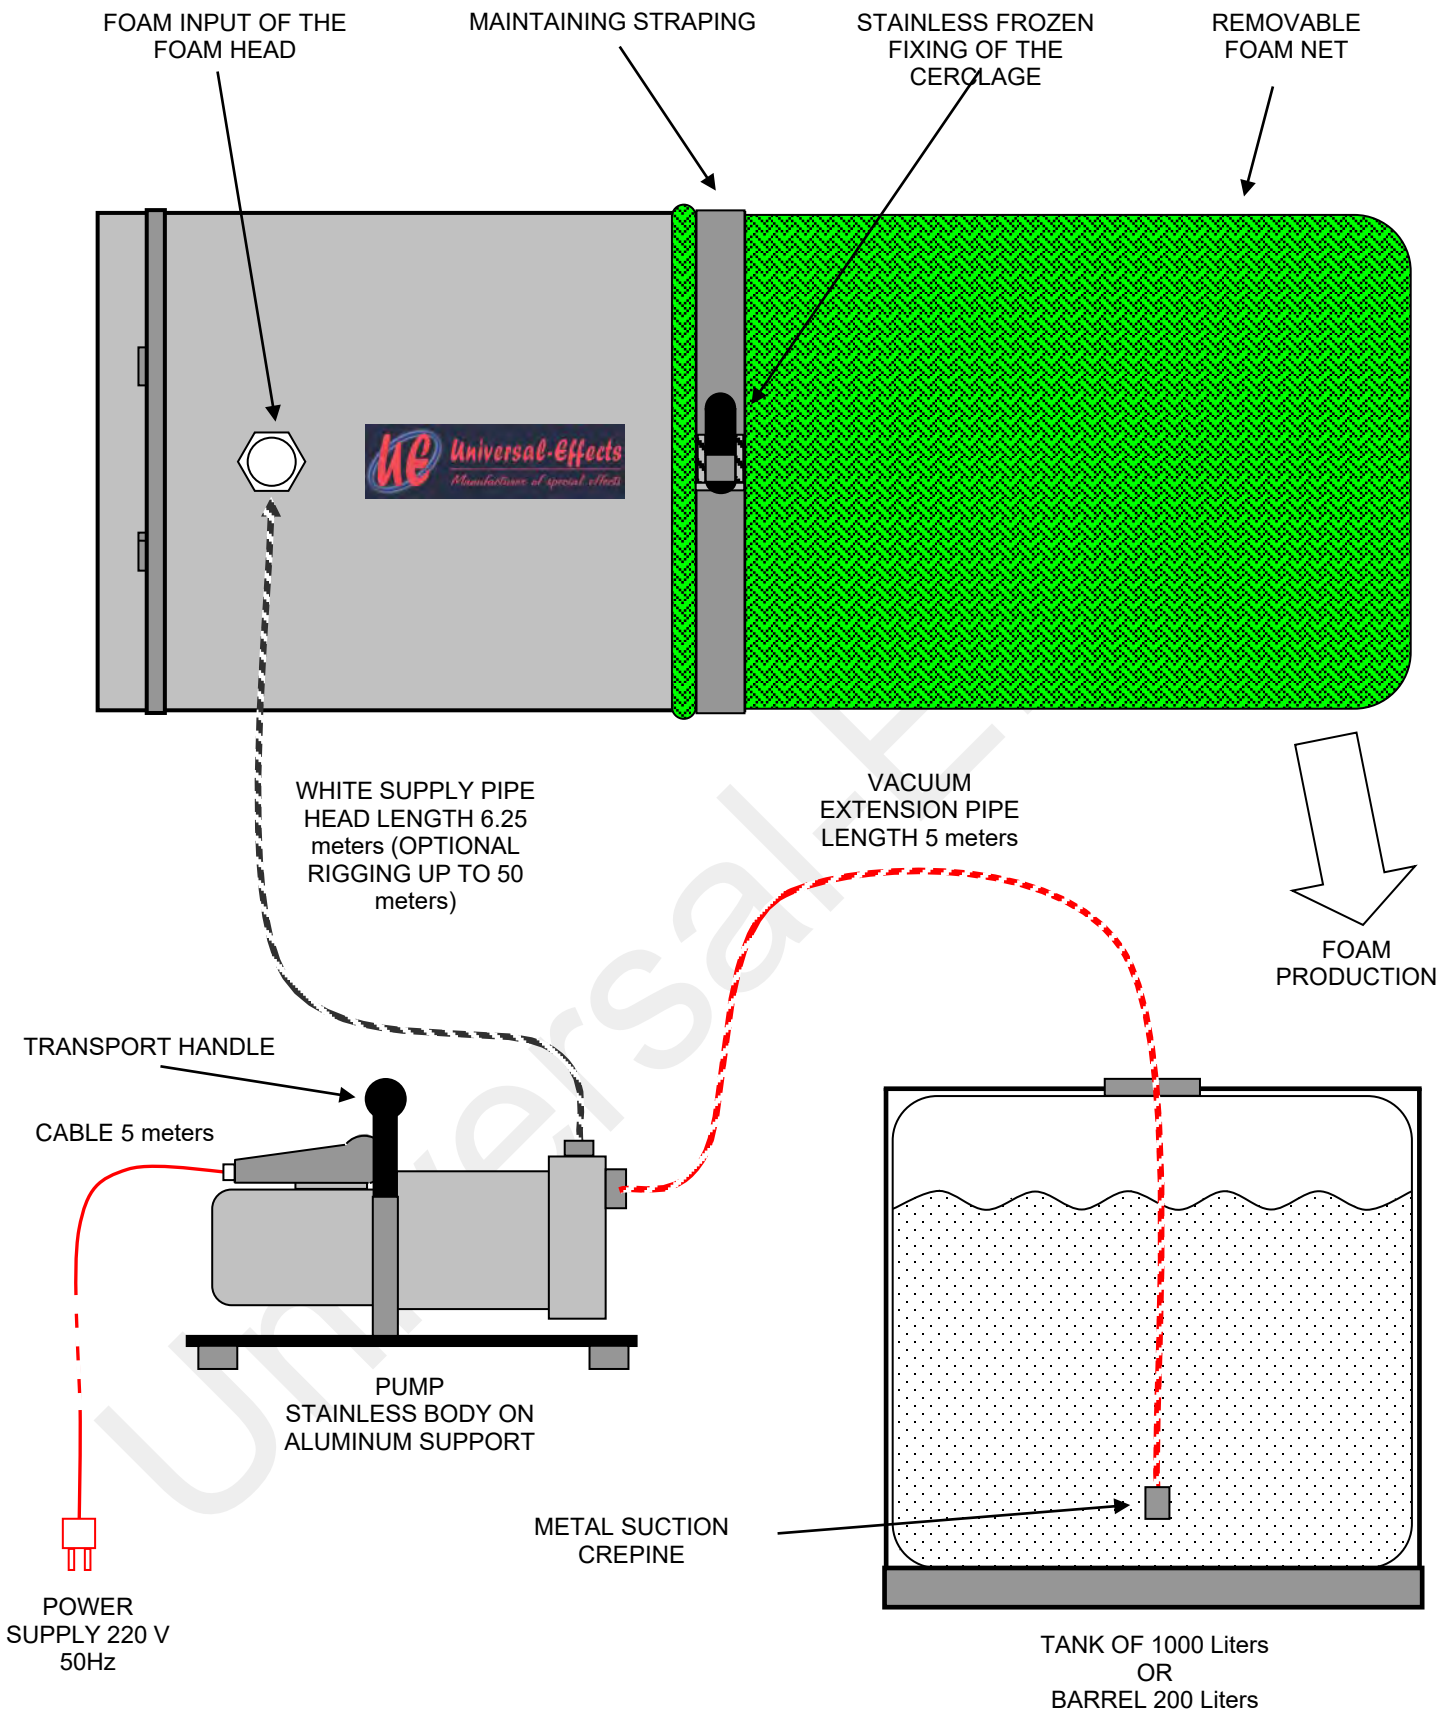

TECHNICAL DIAGRAM – UE HEAD FOAM

STAINLESS SCREWS & HARDWARE - ALUMINUM BODY