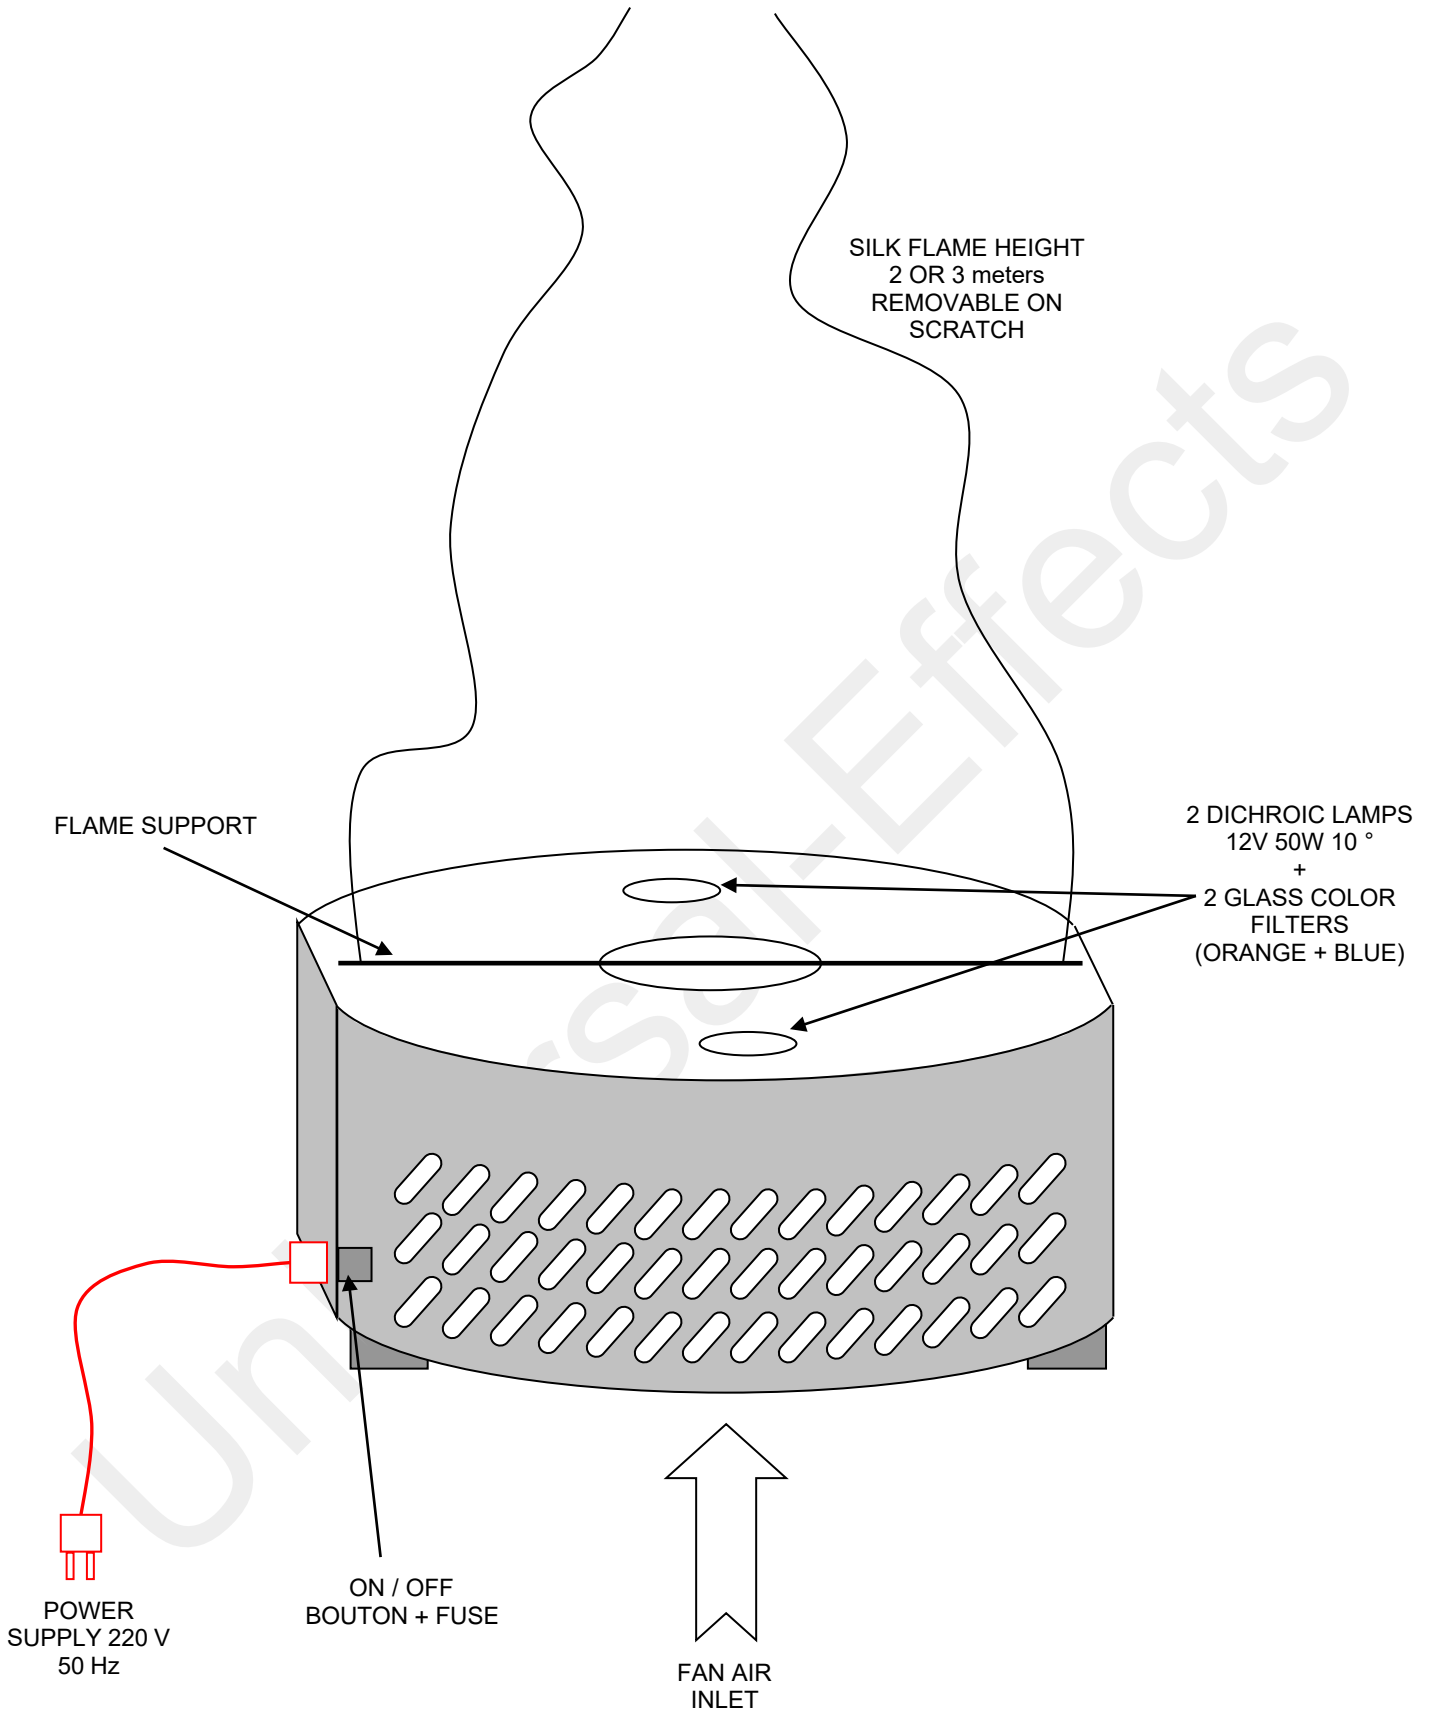

TECHNICAL DIAGRAM – AROMADESIGN DECOFLAME 120 LIGHT

SCREWS & STAINLESS HARDWARE - ALUMINUM BODY - LITTLE NOISE