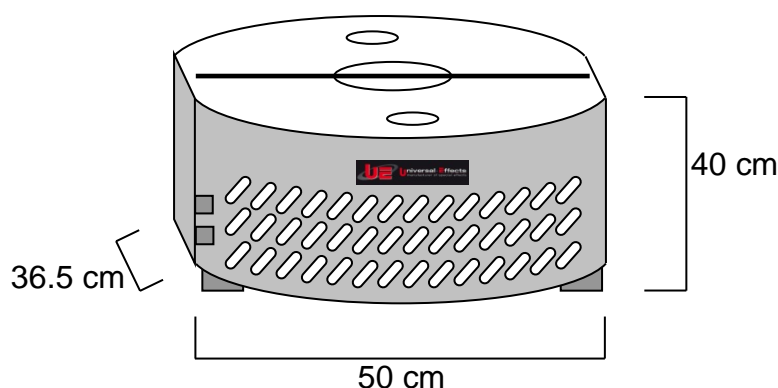

Aroma DecoFlame 120 Light

Item Code : PFPLDF000120

The DecoFlame Light is a decorative floor flame on an oval base. There are 2 versions: the DecoFlame 120 with a lighting system with 2 dichroic halogen lamps, and a simple ventilation; and the DecoFlame 200 with a lighting system with 3 dichroic halogen lamps and double ventilation. Their body is aluminum, the silk flame is removable on scratch and its height varies from 2 to 5 m depending on the model. The high temperature dichroic glass filter produces an incredible color of realism. Each version is equipped with 10 ° wide aperture lamps with high brightness and durability.

NOMENCLATURE :

- 1 x Aroma DecoFlame 120 Light
- 1 x PowerCon Supply Male 10A 2 m

TECHNICAL SPECIFICATIONS :

Size : 50 x 37 x 40 cm
Weight : 13 Kg

Electrical Specifications :
230V – 50Hz – 550W – 2.4A

CHARACTERISTICS OF LAMPS :

Electrical Specifications of 2 lamps :
MR16 – 71W – 12V
Each lamp is equipped with a fire-colored dichroic filter.

CONSUMABLES :

Silk Flame

CONSUMPTION :

Made of ALUMINUM and INOX, the Aroma DecoFlame 120 Light is made to last. Each element has been chosen for its quality and efficiency.