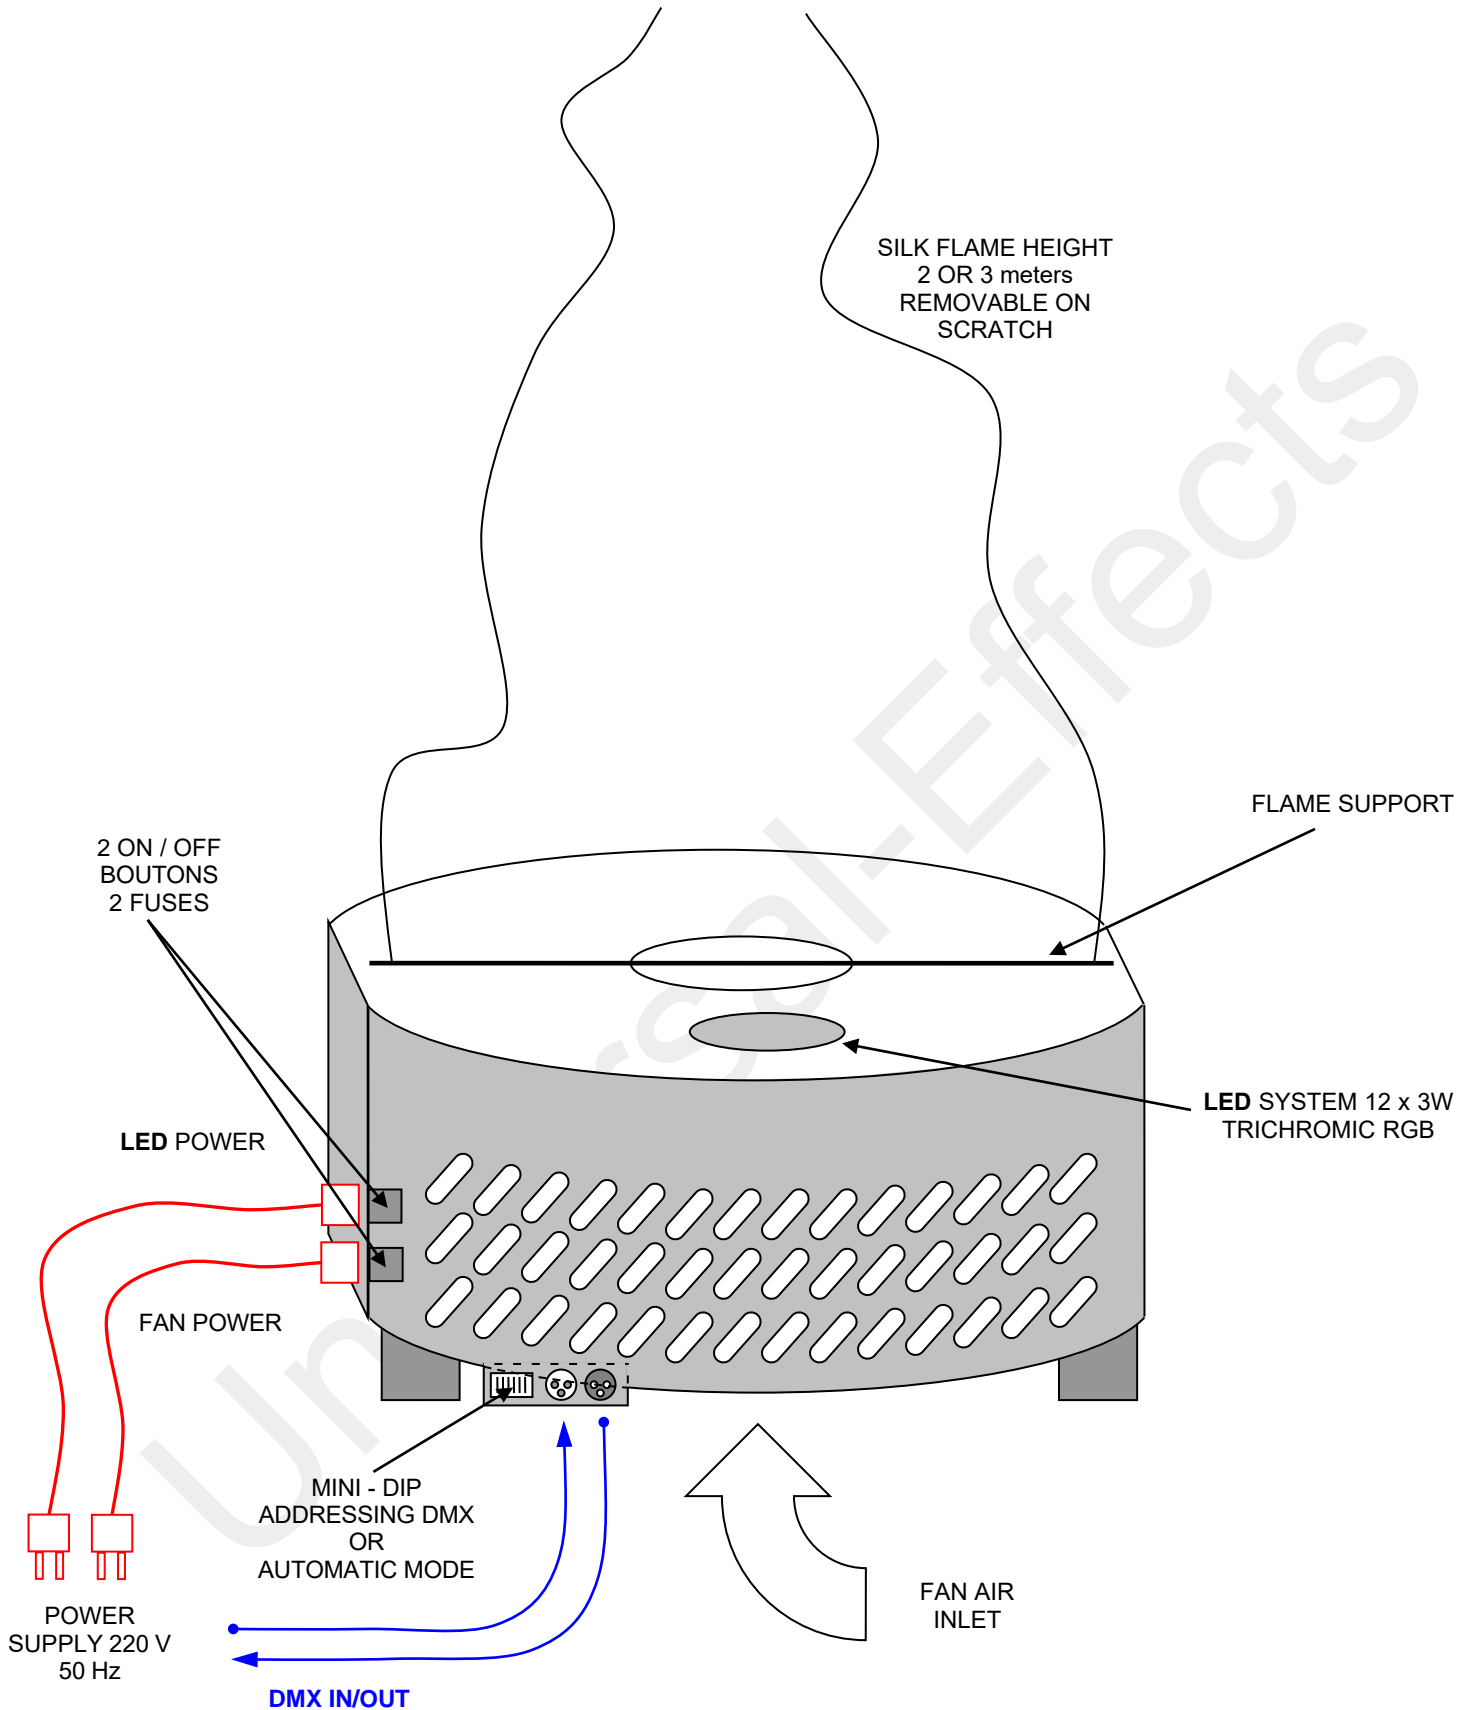

TECHNICAL DIAGRAM – AROMADESIGN DECOFLAME LED 120

SCREWS & STAINLESS HARDWARE - ALUMINUM BODY - LITTLE NOISE