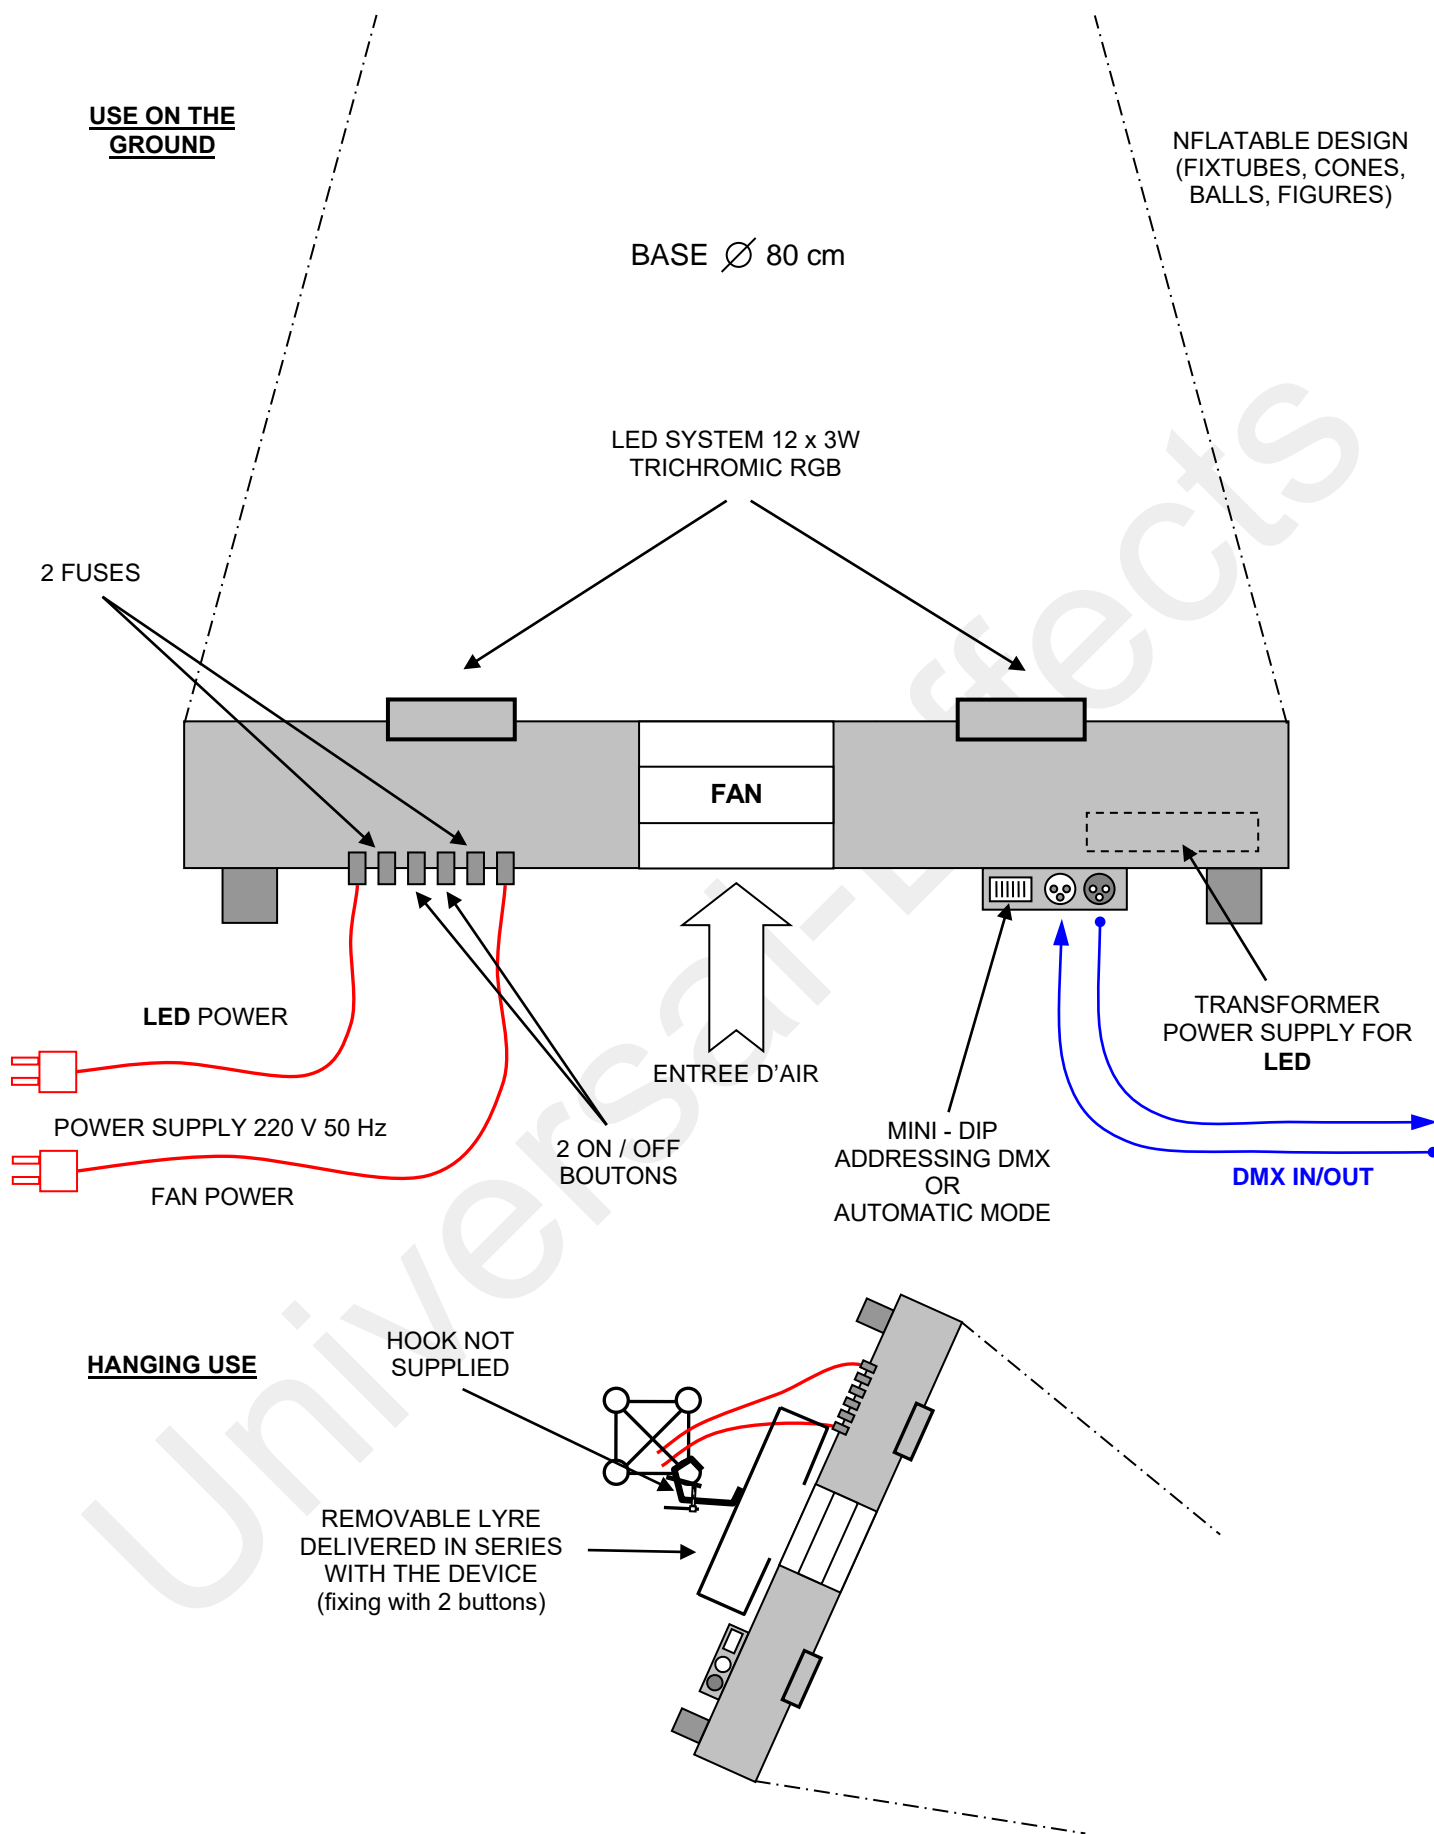

# TECHNICAL DIAGRAM – AROMADESIGN DECOAIR LED 800

SCREWS & STAINLESS HARDWARE - ALUMINUM BODY - LITTLE NOISE