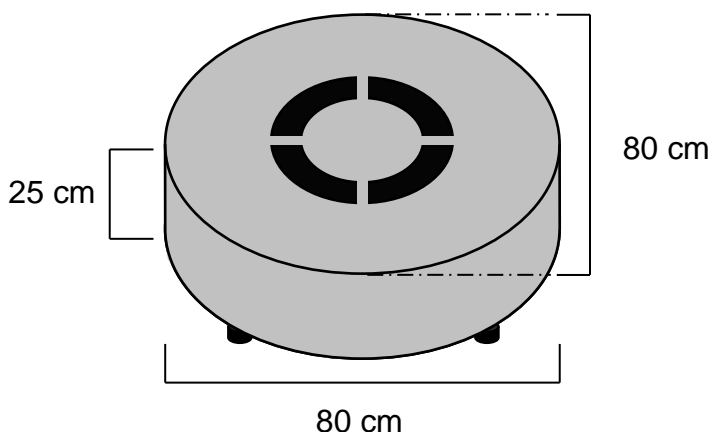

CHARACTERISTICS OF LIGHTING:

Equipped with a trichromatic system 36 LED HP RVB.

ACCESSORIES :

- Aroma DecoAir Bracket
- DecoAir Elevator Stand 800
- Optional Fragrance for DecoAir
- Optional Laser for DecoAir

CONSUMABLES :

- Power FixTubes : 2 to 6m
- Power Cones : 2 to 8m Power
- Balls : 0,80 to 2,40m Power
- Inflatables : Santa Claus

SnowMan
Clown

Made of ALUMINUM and INOX, the Aroma DecoAir 500 LED HP is made to last. Each element has been chosen for its quality and efficiency.

Aroma Design, Senteurs et Air Design pour la Création d'Ambiance