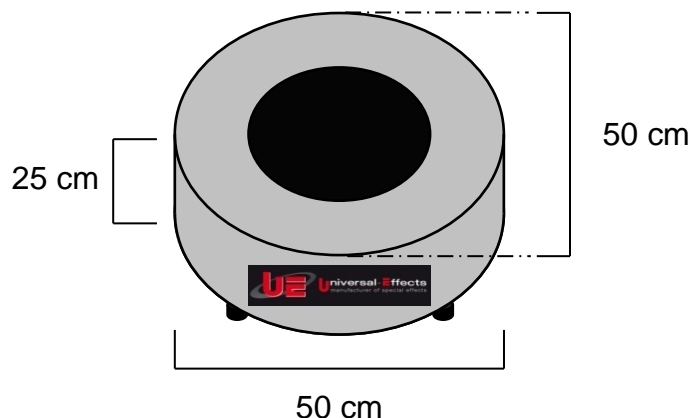

Aroma DecoAir 500

Item Code : PFPLDA000050

The Aroma DecoAir is a round base of 50, 80 or 100 cm in diameter for inflatable designs such as cones, balls and FixTubes with dichroic halogen lamps. It comes as an option with a lyre for use on the ground as well as hooked and adjustable at will. Aluminum body, extremely silent ventilation especially adapted to maintenance in pressure. The machine is equipped with 10 ° wide aperture lamps with high brightness and durability.

NOMENCLATURE :

- 1 x Aroma DecoAir 500
- 1 x PowerCon Supply Male 10A 2 m

TECHNICAL SPECIFICATIONS :

Size : 50 x 50 x 25 cm
Weight : 9.6 Kg

Electrical Specifications:
230V – 50Hz – 100W – 0.4A

FEATURE

OPTIONAL ACCESSORIES :

- Aroma DecoAir Bracket
- DecoAir Elevator Stand 500

CONSUMABLES :

- Power FixTubes : 2 to 6m
- Power Cones : 2 to 8m
- Power Balls : 0,80 to 2,40m
- Power Inflatables :
 - Santa Claus
 - SnowMan
 - Clown