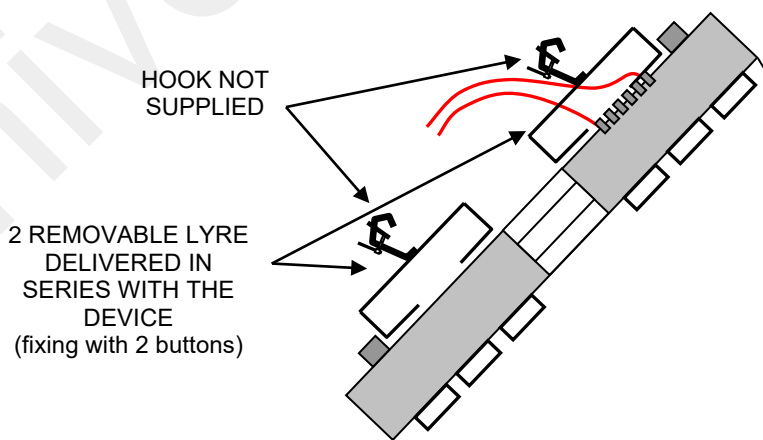

TECHNICAL DIAGRAM – AROMADESIGN DECOAIR 1000

HANGING USE

OPTION : COLOR FILTERS
IN DICHRIC GLASS
Consult us

SCREWS & STAINLESS HARDWARE - ALUMINUM BODY - LITTLE NOISE