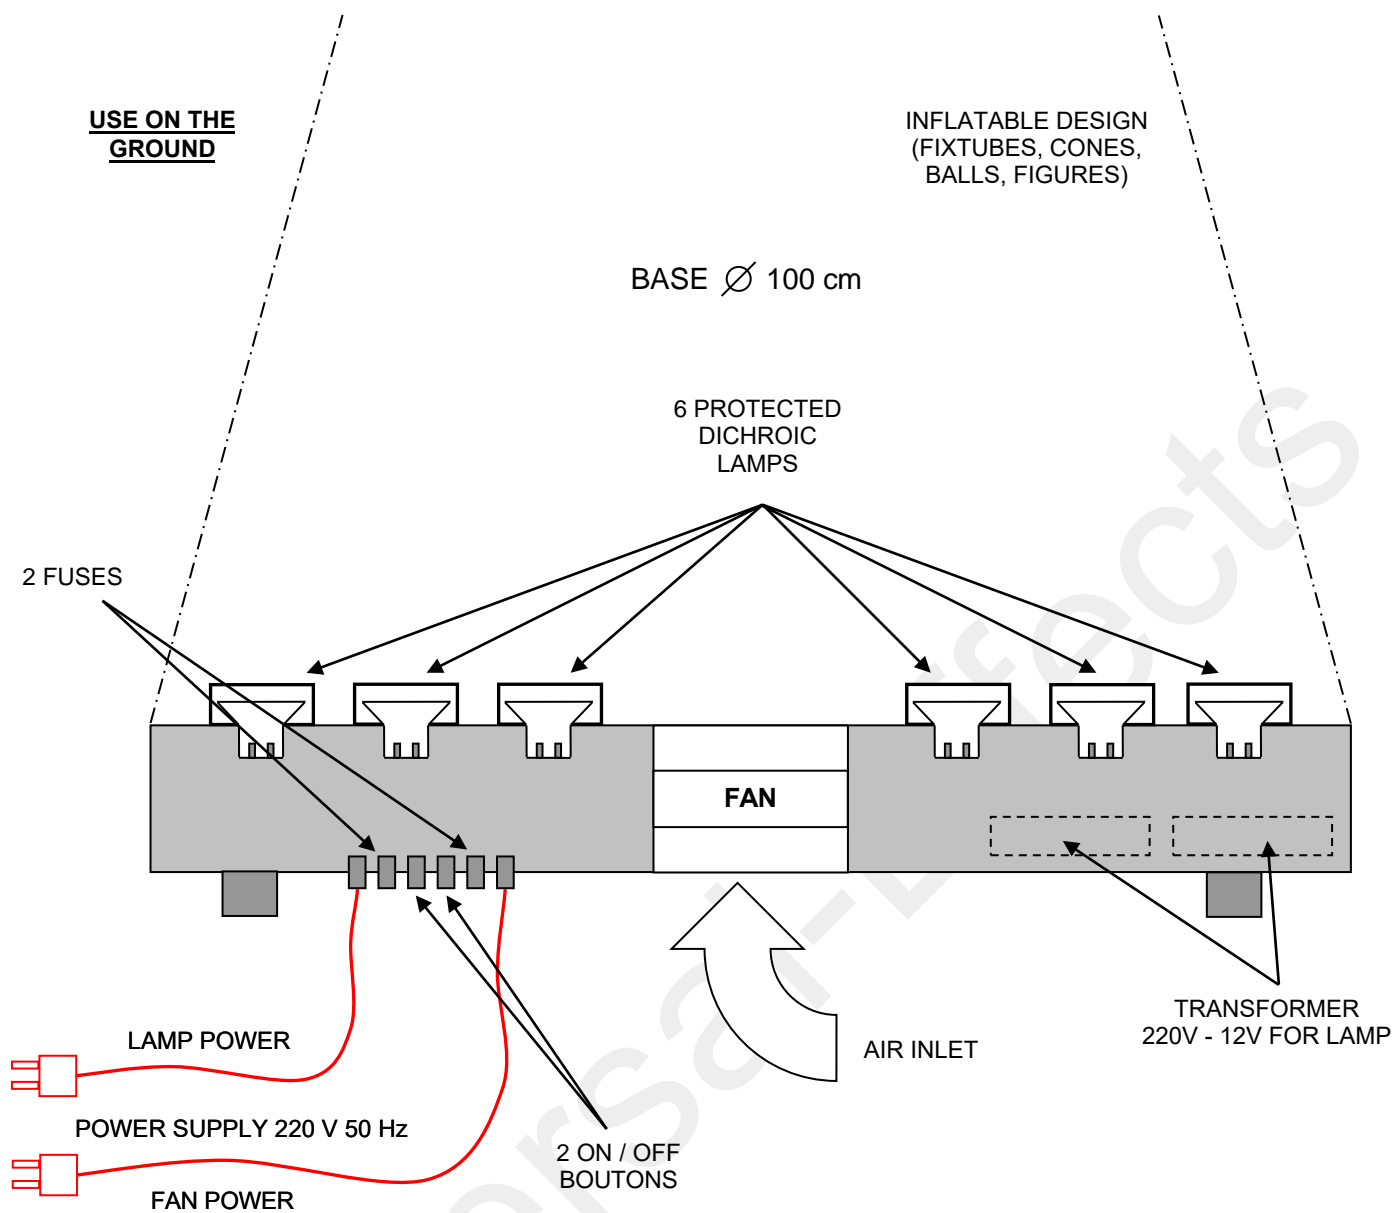

TECHNICAL DIAGRAM – AROMADESIGN DECOAIR 1000

HANGING USE

OPTION : COLOR FILTERS
IN DICHRIC GLASS
Consult us

SCREWS & STAINLESS HARDWARE - ALUMINUM BODY - LITTLE NOISE