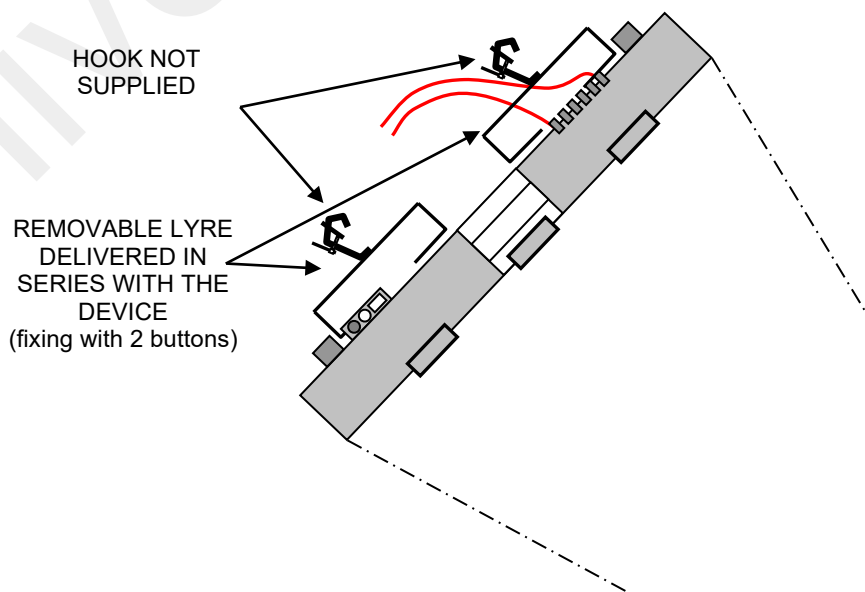

# TECHNICAL DIAGRAM – AROMADESIGN DECOAIR LED 1000

## HANGING USE

SCREWS & STAINLESS HARDWARE - ALUMINUM BODY - LITTLE NOISE