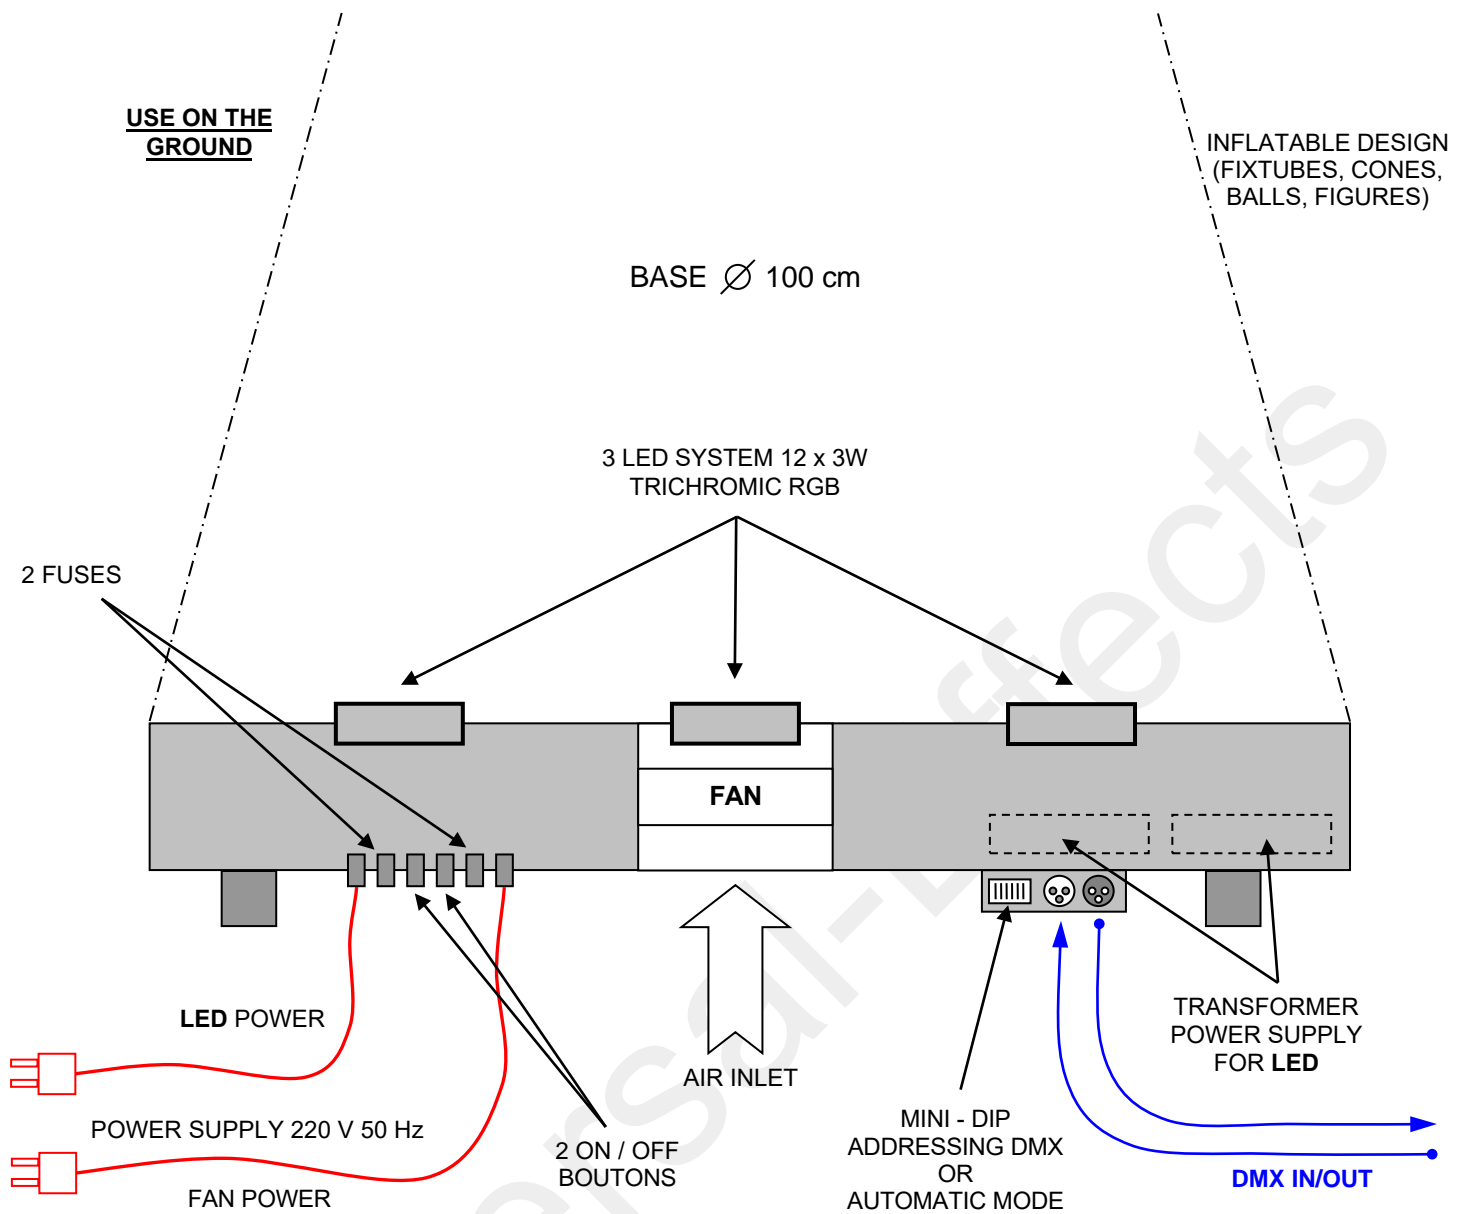

# TECHNICAL DIAGRAM – AROMADESIGN DECOAIR LED 1000

## HANGING USE

SCREWS & STAINLESS HARDWARE - ALUMINUM BODY - LITTLE NOISE