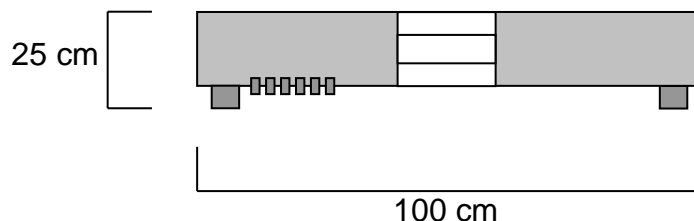

Aroma DecoAir 1000

Item Code: PFPLDA000100

The Aroma DecoAir Light is a round base of 50, 80 or 100 cm in diameter for inflatable designs such as cones, balls and FixTubes with dichroic halogen lamp lighting system. It comes as an option with a lyre for use on the ground as well as hooked and adjustable at will. Aluminum body, extremely silent ventilation especially adapted to maintenance in pressure. The machine is equipped with 10 ° wide aperture lamps with high brightness and durability.

NOMENCLATURE :

- 1 x AromaDecoAir 1000
- 1 x PowerCon Supply Male 10A 2 m

TECHNICAL SPECIFICATIONS :

Size : 100 x 100 x 25 cm

Weight : 20 Kg

Electrical Specifications :
230V – 50/60Hz – 100W – 0.4A

FEATURE :